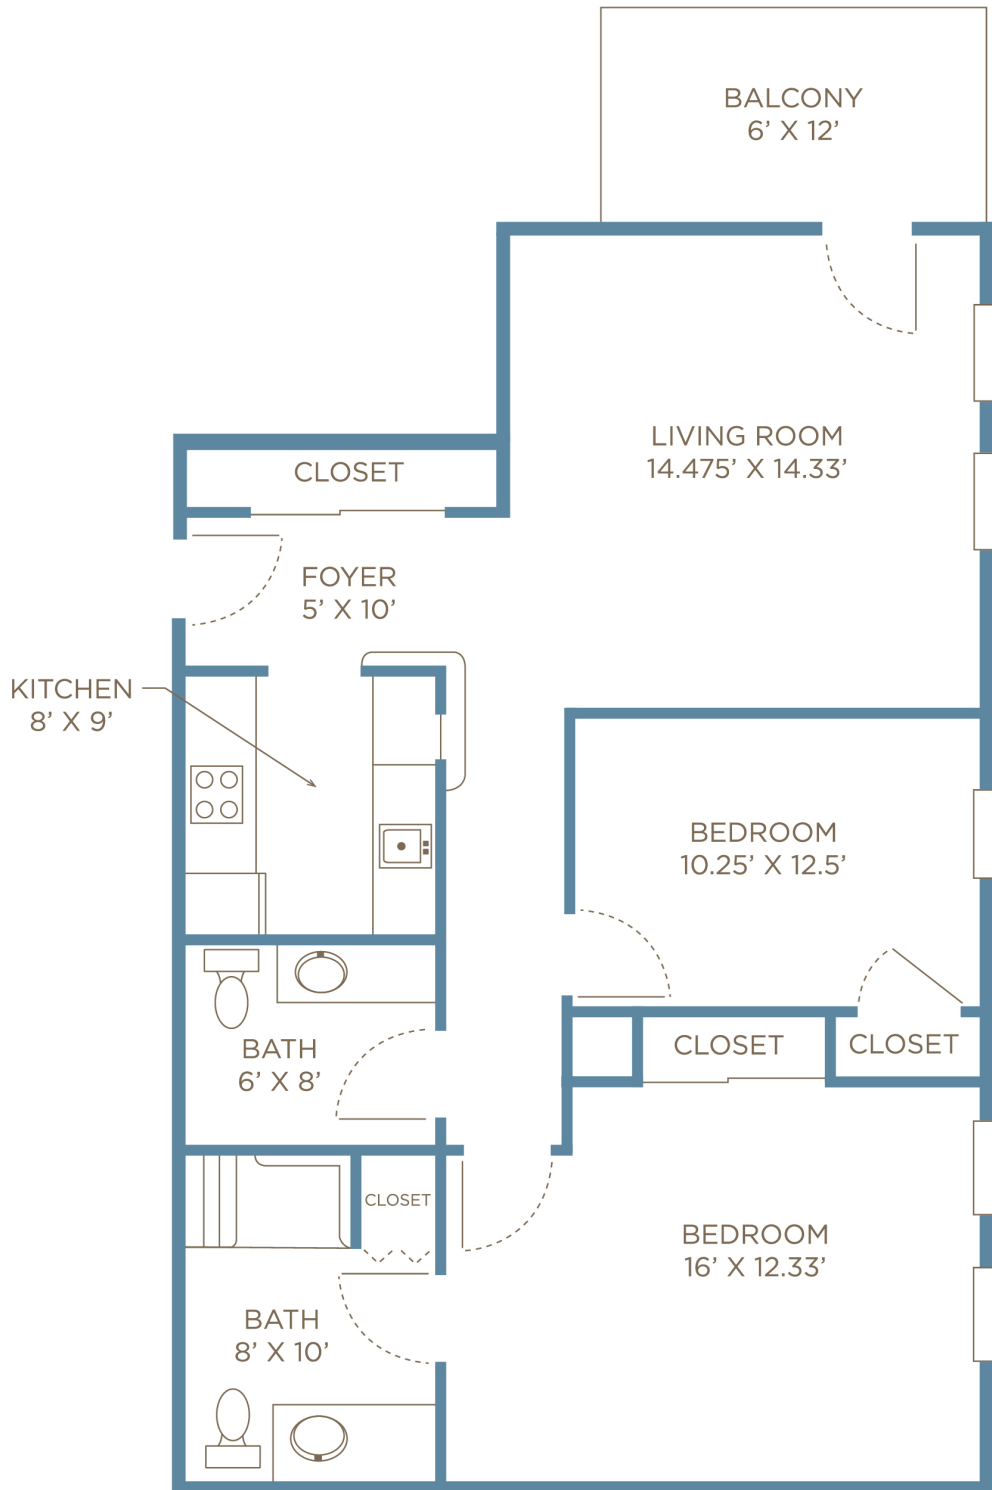

# 1 Bedroom Apartment — Sample 2\*

*\*Disclaimer: Approximate dimensions. May contain minor discrepancies.*

*The Manor House Independent Living*  
1300 Branchlands Drive  
Charlottesville, Virginia 22901  
434.973.9044

## 2 Bedroom Apartment — Sample 1\*

*\*Disclaimer: Approximate dimensions. May contain minor discrepancies.*

*The Manor House Independent Living*  
1300 Branchlands Drive  
Charlottesville, Virginia 22901  
434-973-9044

## 2 Bedroom Apartment — Sample 2\*

*\*Disclaimer: Approximate dimensions. May contain minor discrepancies.*

*The Manor House Independent Living*  
1300 Branchlands Drive  
Charlottesville, Virginia 22901  
434.973.9044