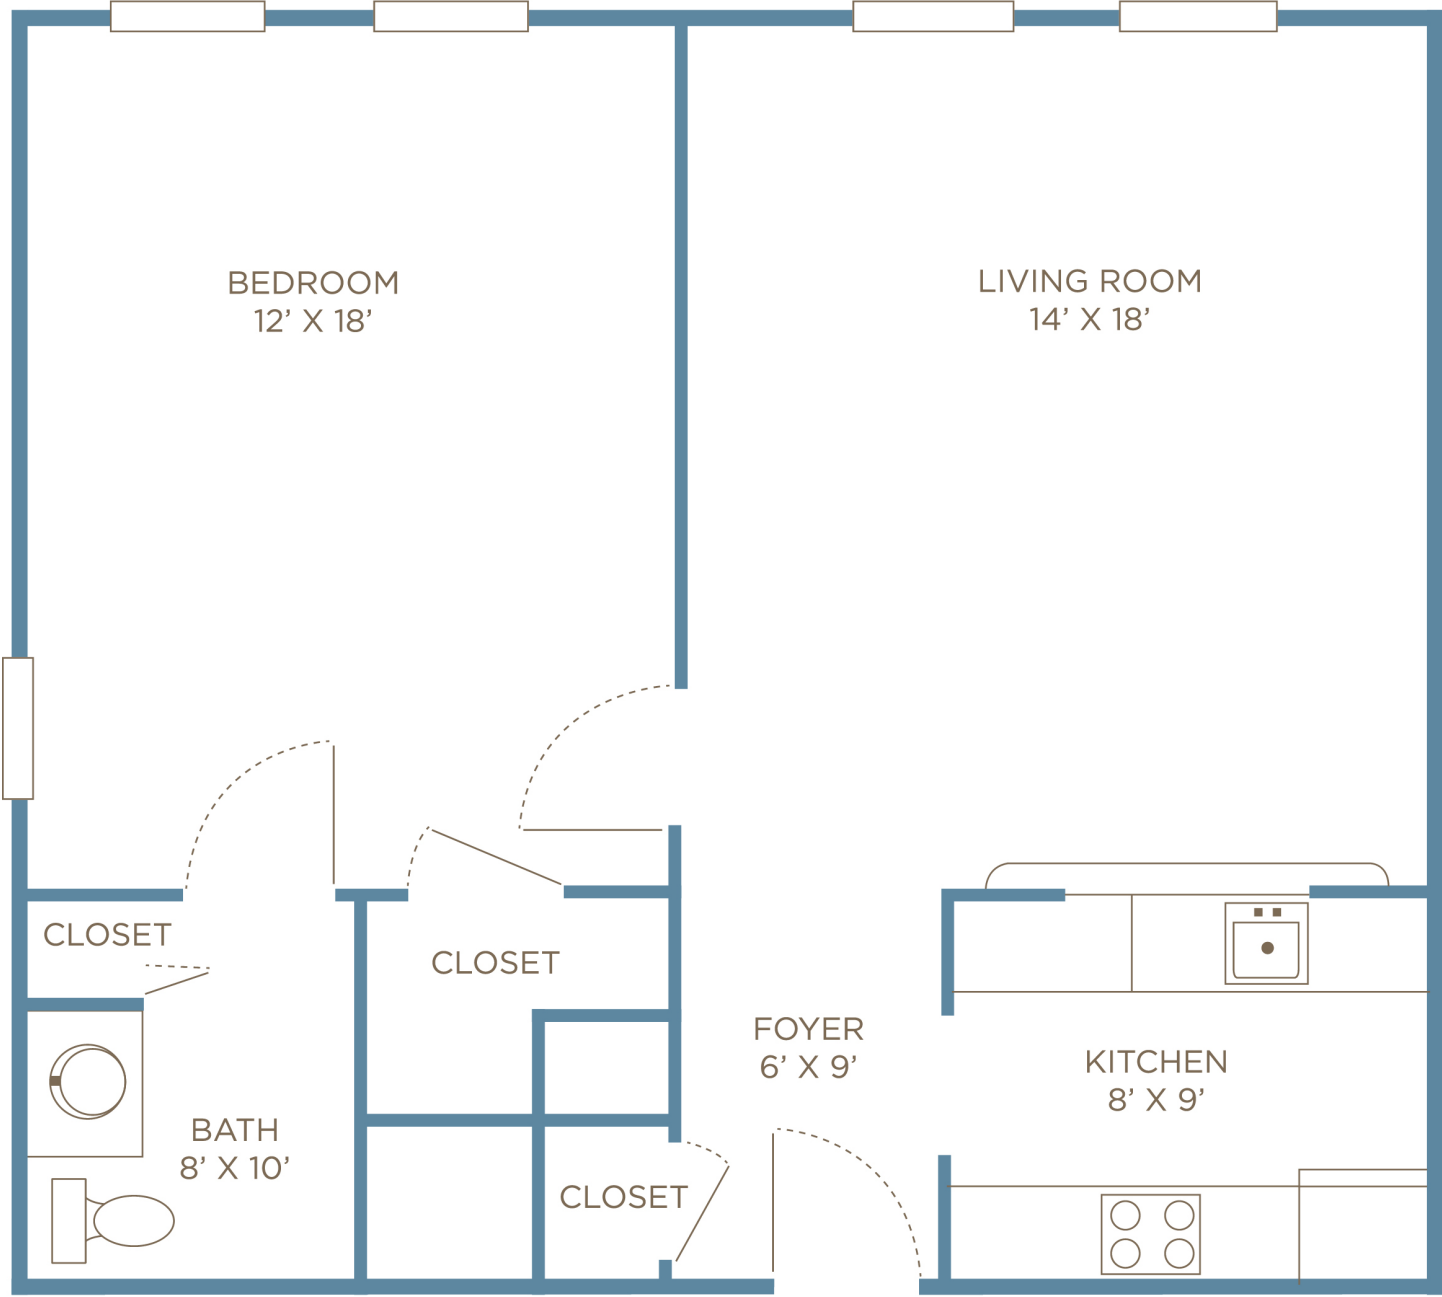

1 Bedroom Apartment — Sample 1*

*Disclaimer: Approximate dimensions. May contain minor discrepancies.