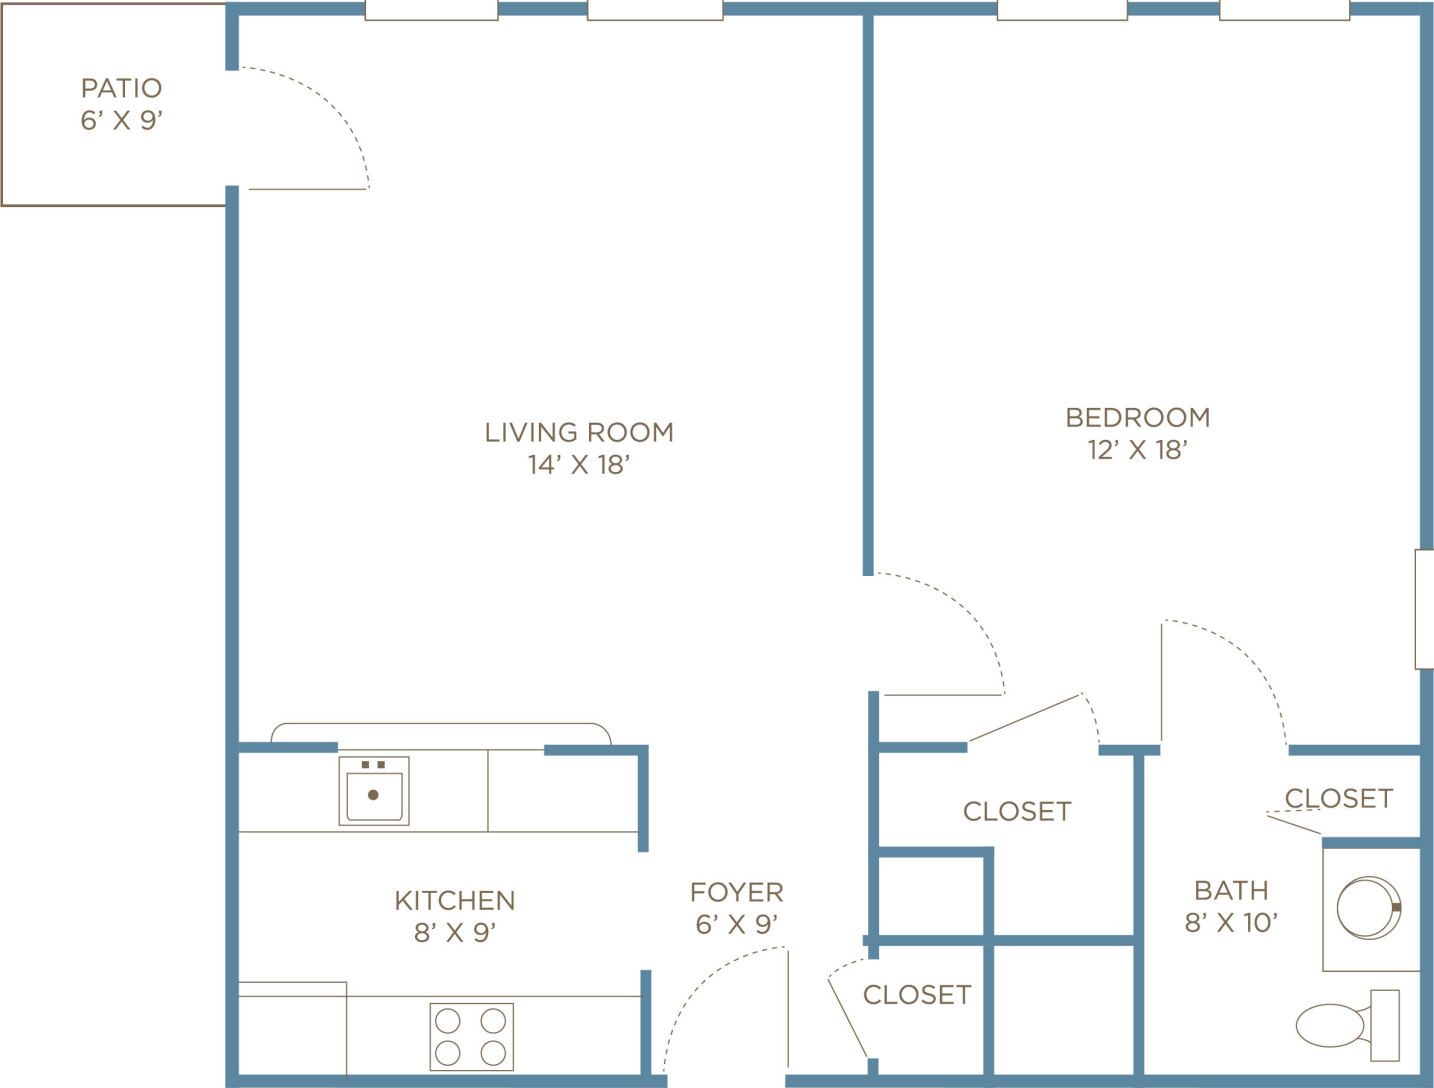

# 1 Bedroom Apartment — Sample 1\*

*\*Disclaimer: Approximate dimensions. May contain minor discrepancies.*

*The Manor House Independent Living*  
1300 Branchlands Drive  
Charlottesville, Virginia 22901  
434.973.9044

# 1 Bedroom Apartment — Sample 2\*

*\*Disclaimer: Approximate dimensions. May contain minor discrepancies.*

*The Manor House Independent Living*  
1300 Branchlands Drive  
Charlottesville, Virginia 22901  
434.973.9044

## 2 Bedroom Apartment — Sample 1\*

*\*Disclaimer: Approximate dimensions. May contain minor discrepancies.*

*The Manor House Independent Living*  
1300 Branchlands Drive  
Charlottesville, Virginia 22901  
434-973-9044