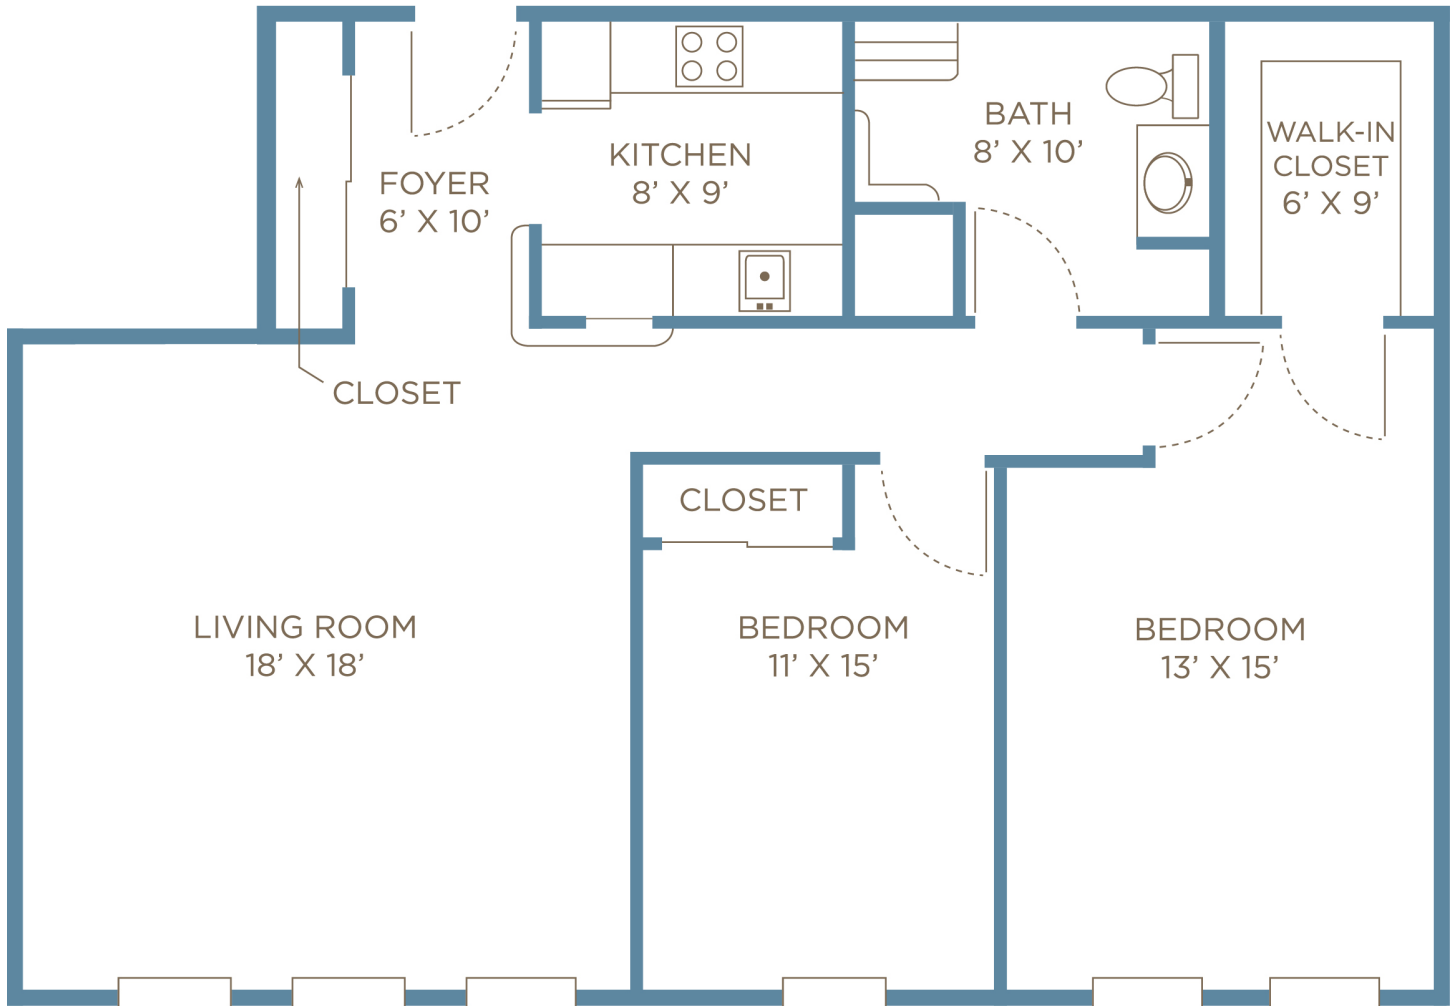

## 2 Bedroom Apartment — Sample 2\*

*\*Disclaimer: Approximate dimensions. May contain minor discrepancies.*

*The Manor House Independent Living*  
1300 Branchlands Drive  
Charlottesville, Virginia 22901  
434.973.9044

## 2 Bedroom Apartment — Sample 3\*

*\*Disclaimer: Approximate dimensions. May contain minor discrepancies.*

*The Manor House Independent Living*  
1300 Branchlands Drive  
Charlottesville, Virginia 22901  
434.973.9044