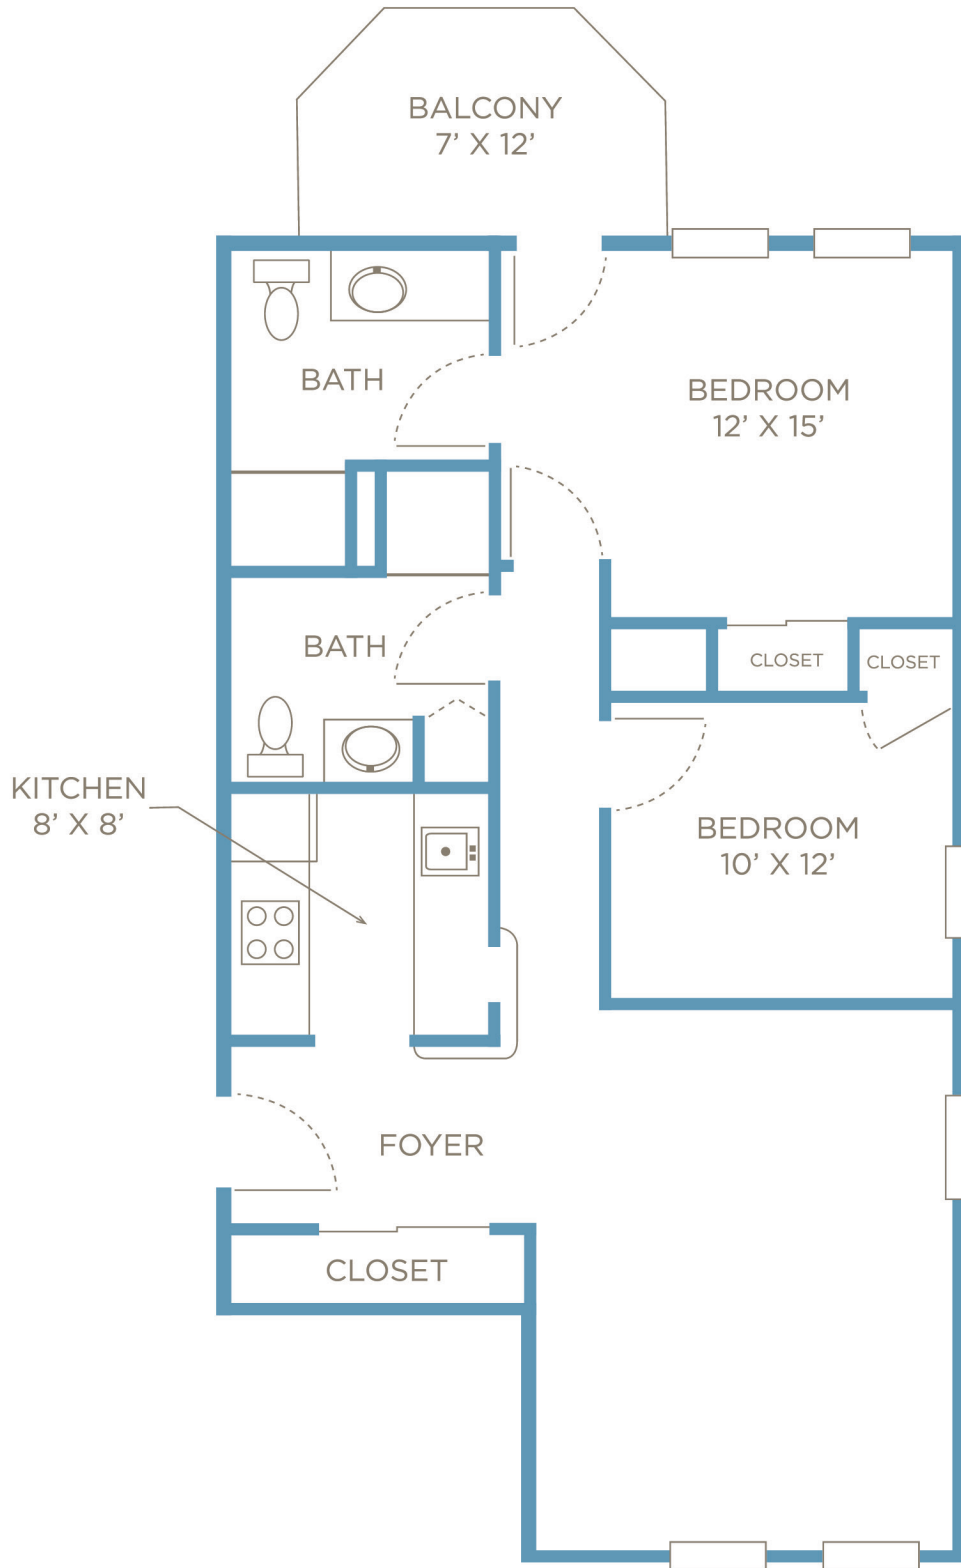

## 2 Bedroom Apartment — Sample 1\*

*\*Disclaimer: Approximate dimensions. May contain minor discrepancies.*

*The Manor House Independent Living*  
1300 Branchlands Drive  
Charlottesville, Virginia 22901  
434-973-9044

## 2 Bedroom Apartment — Sample 2\*

*\*Disclaimer: Approximate dimensions. May contain minor discrepancies.*

*The Manor House Independent Living*  
1300 Branchlands Drive  
Charlottesville, Virginia 22901  
434.973.9044